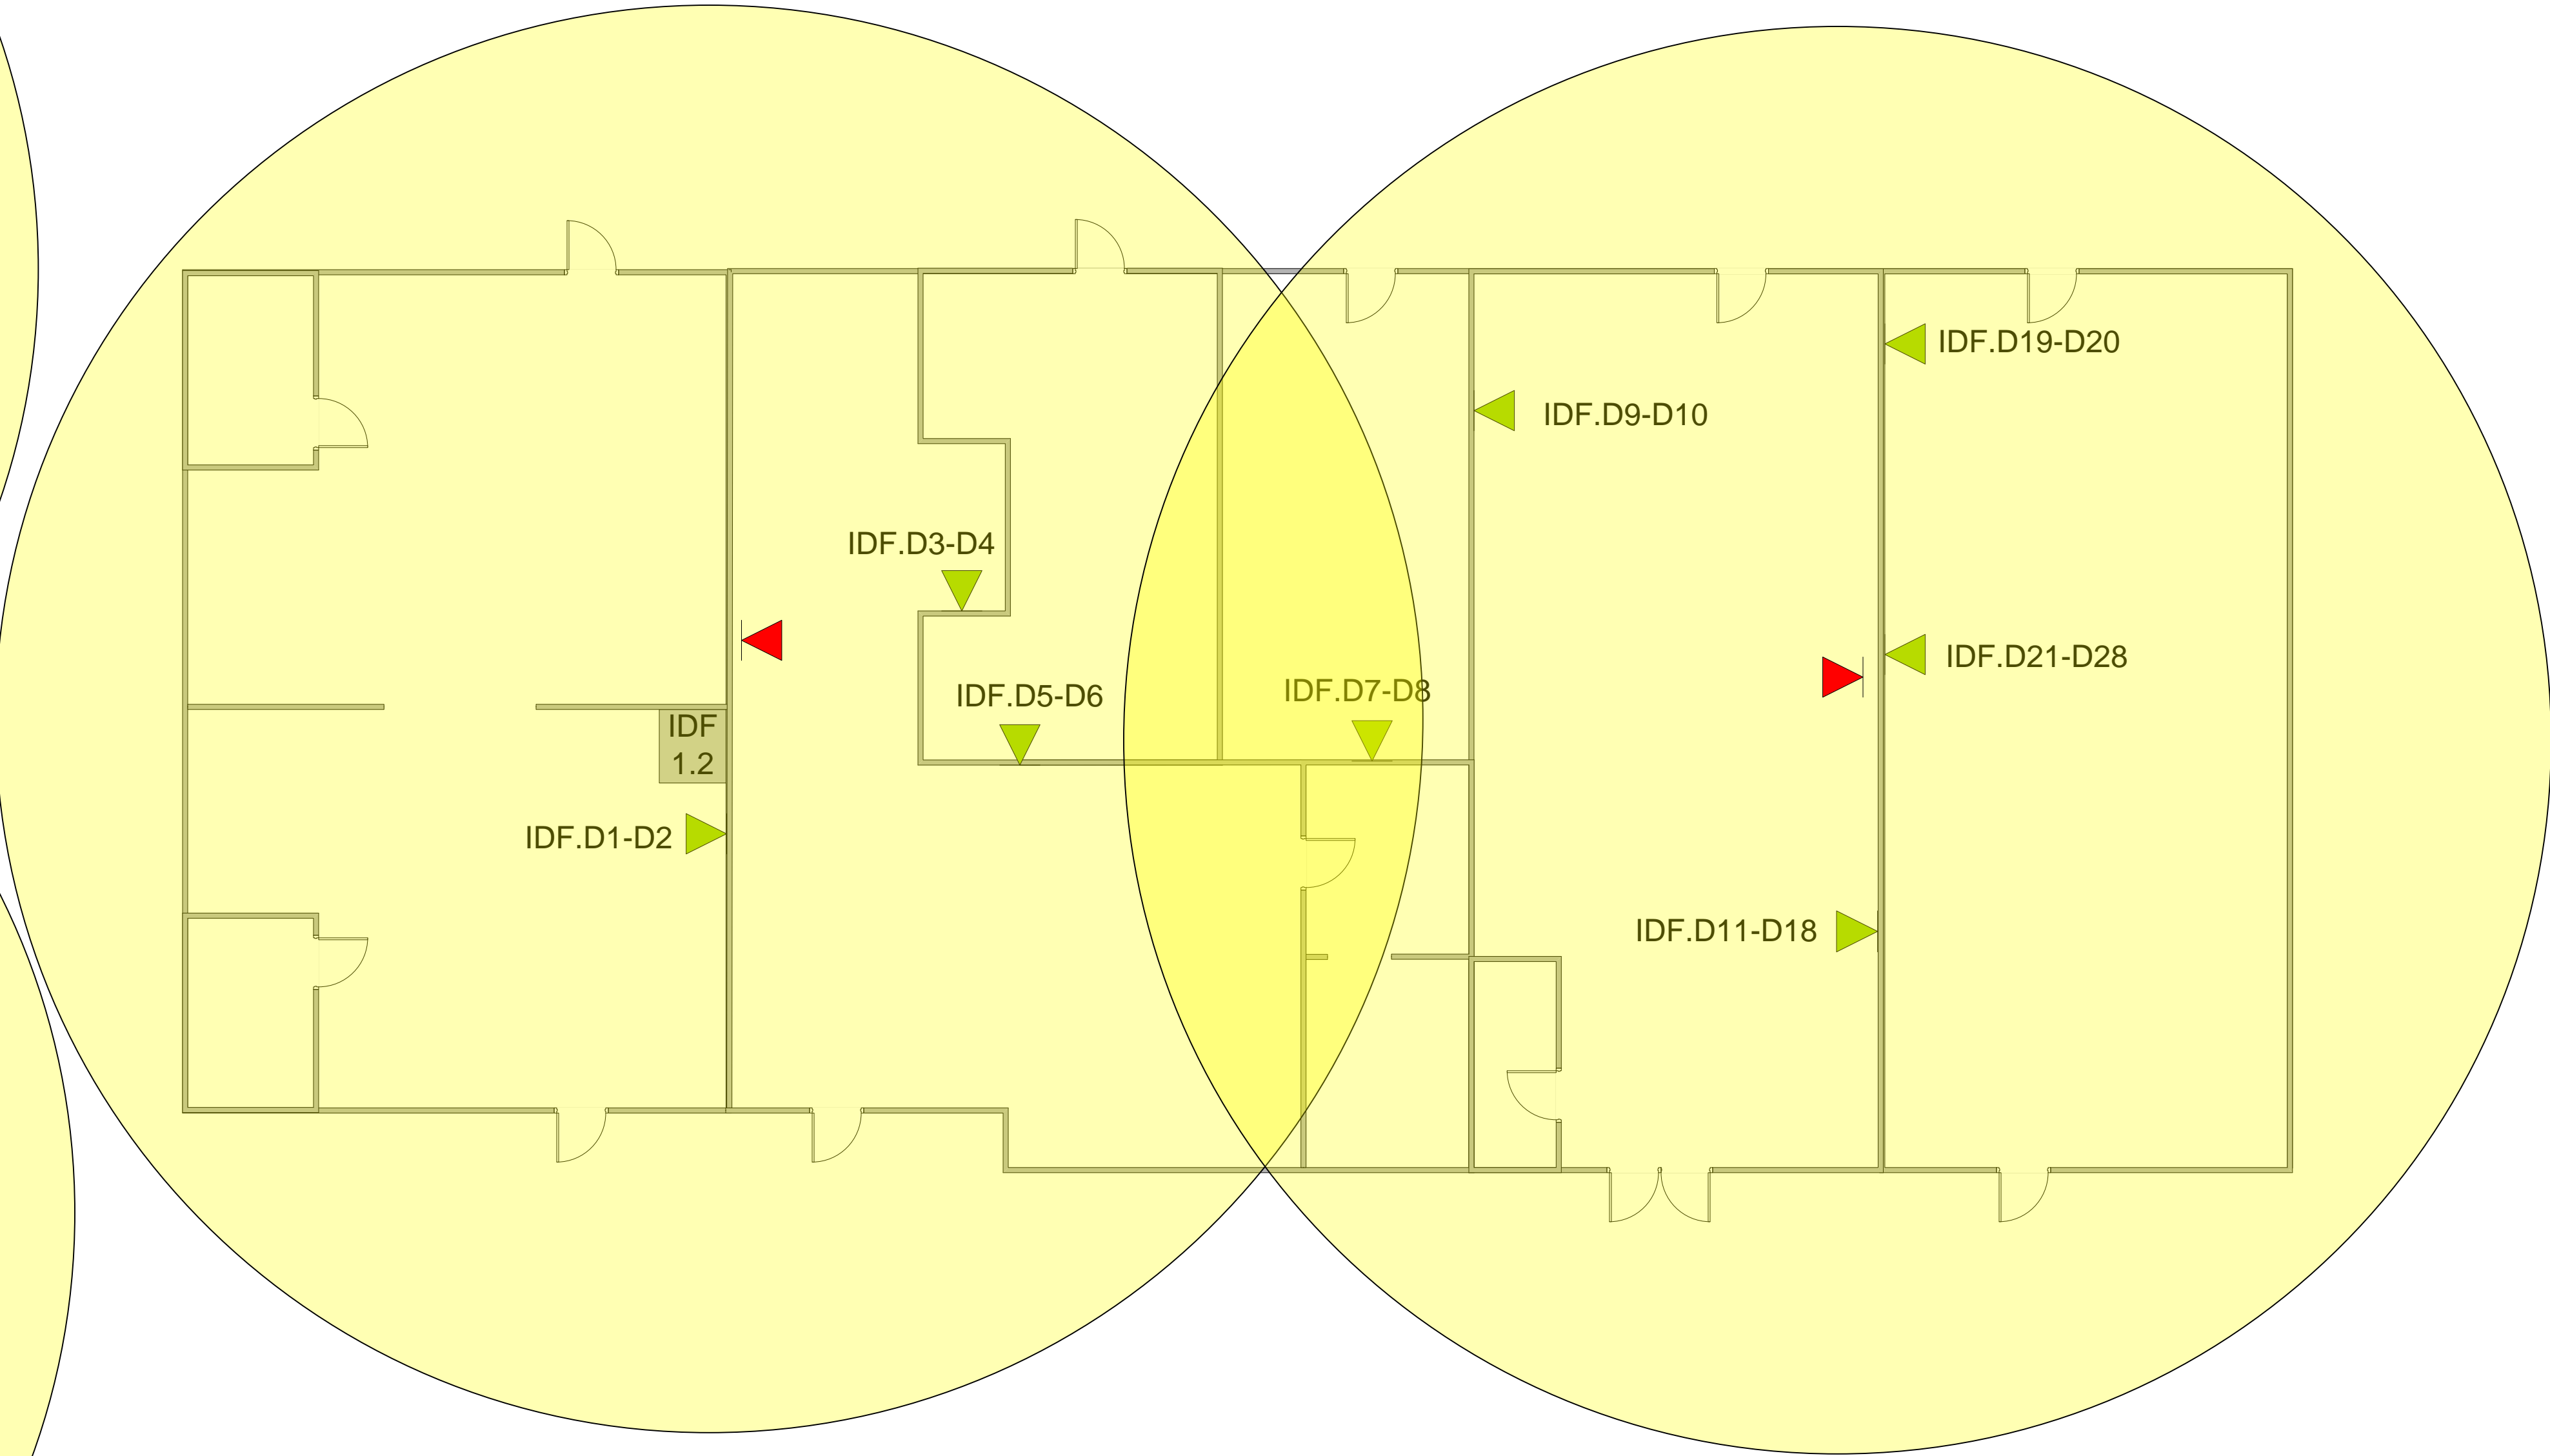

**Aldar Academy**  
4436 Engle Road  
Sacramento, CA 95821

**KEY**

- CAT5E DROP
- Proposed Wireless drop
- IDF CABINET
- MDF CABINET

REV#	DESCRIPTION	DATE
1	DWG. CREATED	04/21/08

**COMMUNICATIONS LAYOUT**