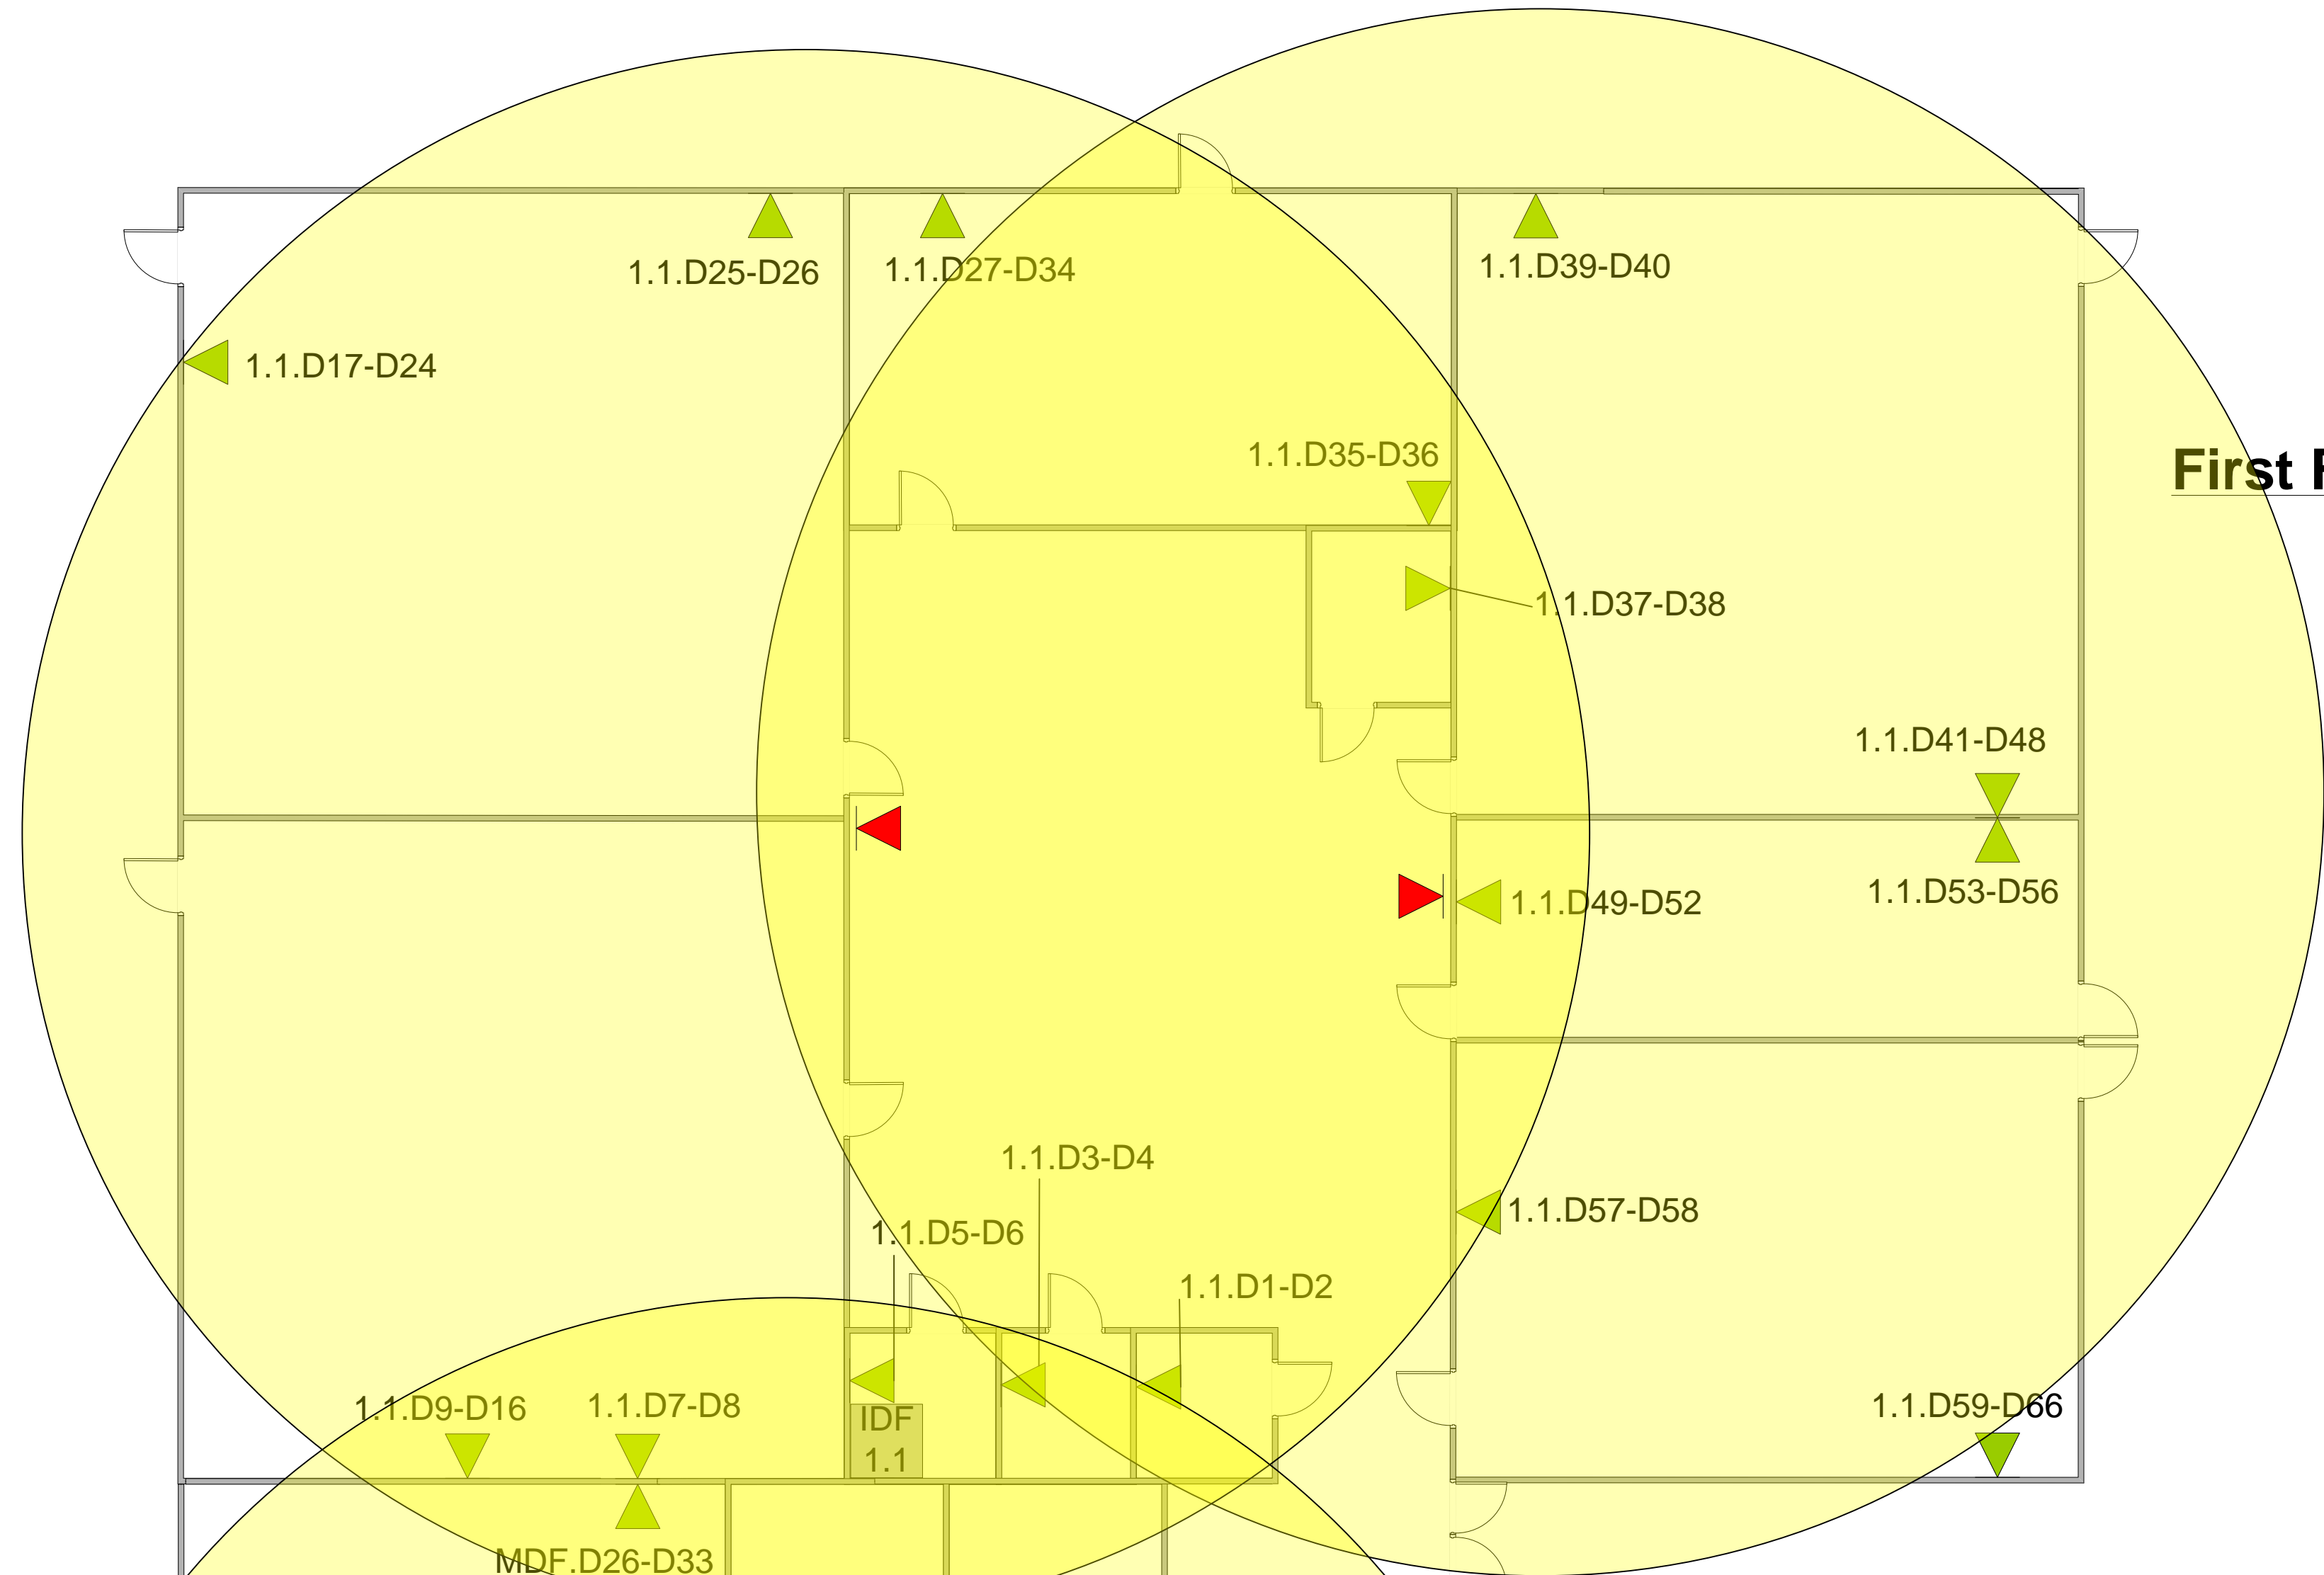

**Aldar Academy**  
4436 Engle Road  
Sacramento, CA 95821

**KEY**

- CAT5E DROP
- Proposed Wireless drop
- IDF CABINET
- MDF CABINET

REV#	DESCRIPTION	DATE
1	DWG. CREATED	04/21/08

**COMMUNICATIONS LAYOUT**