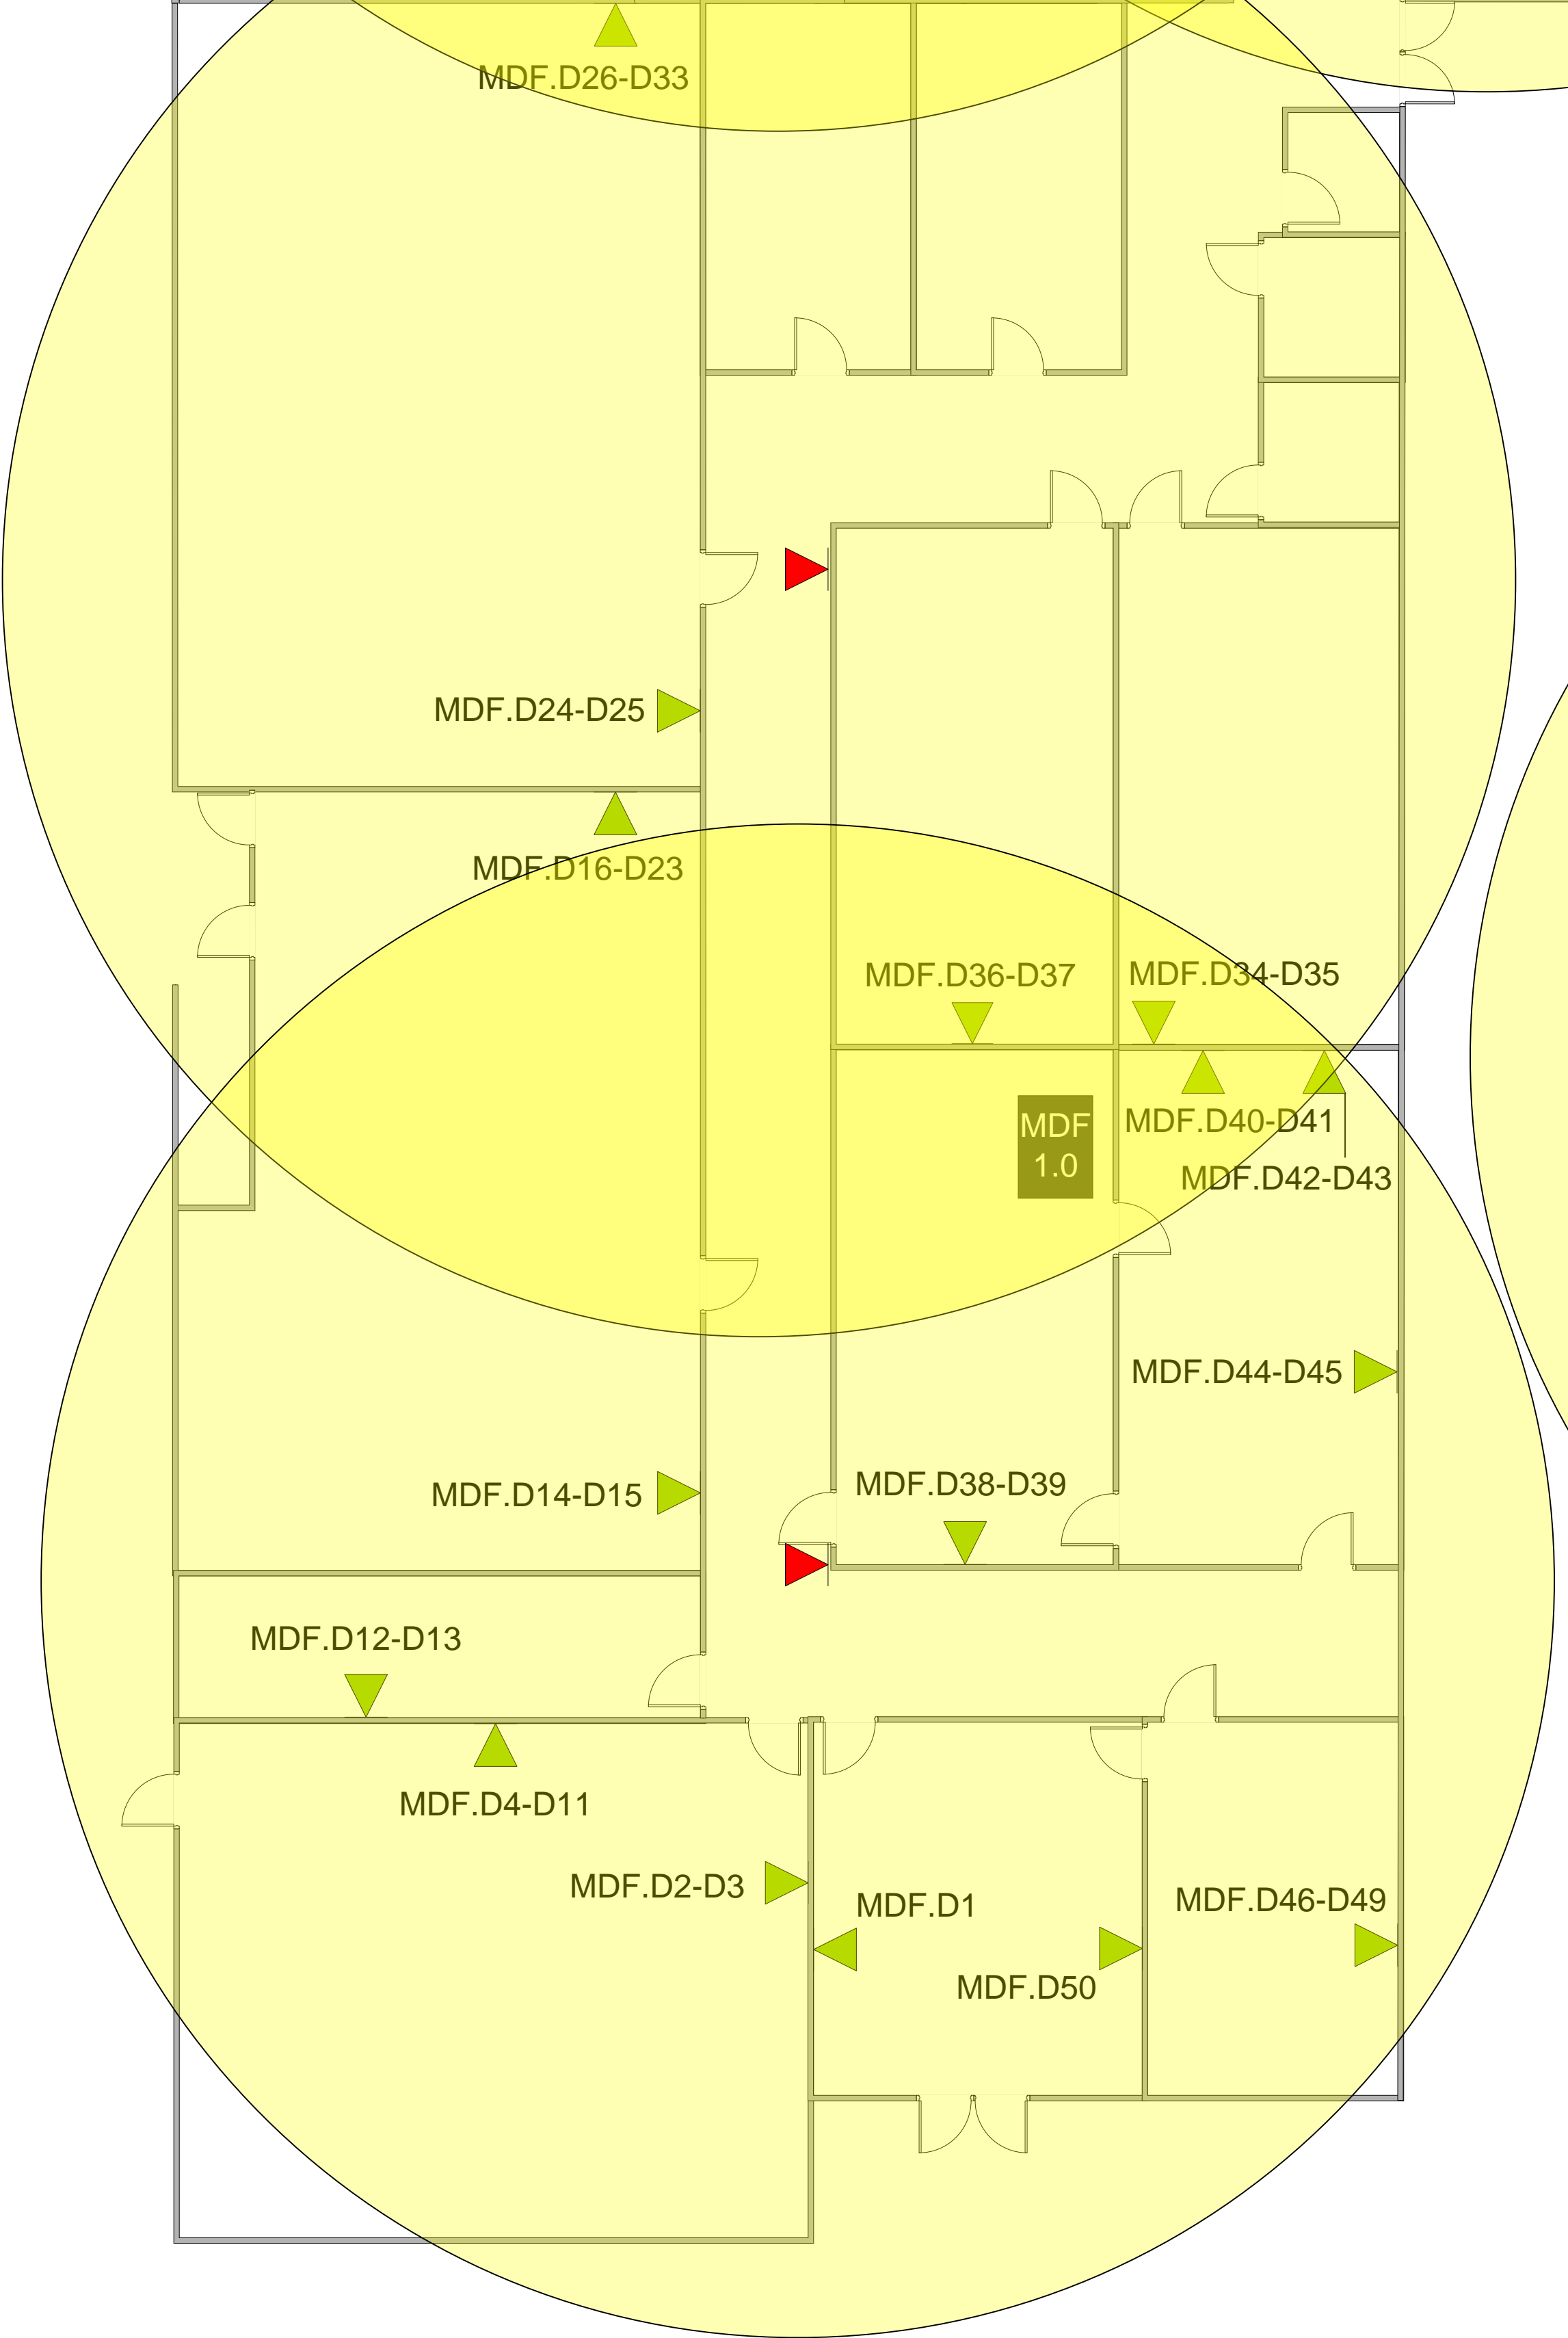

**Aldar Academy**  
4436 Engle Road  
Sacramento, CA 95821

**KEY**

- CAT5E DROP
- Proposed Wireless drop
- IDF CABINET
- MDF CABINET

REV#	DESCRIPTION	DATE
1	DWG. CREATED	04/21/08

**COMMUNICATIONS LAYOUT**

FILE: Aldar Academy.VSD

PROJECT No.	PAGE No.
DATE: 10/12/09	COMM.1